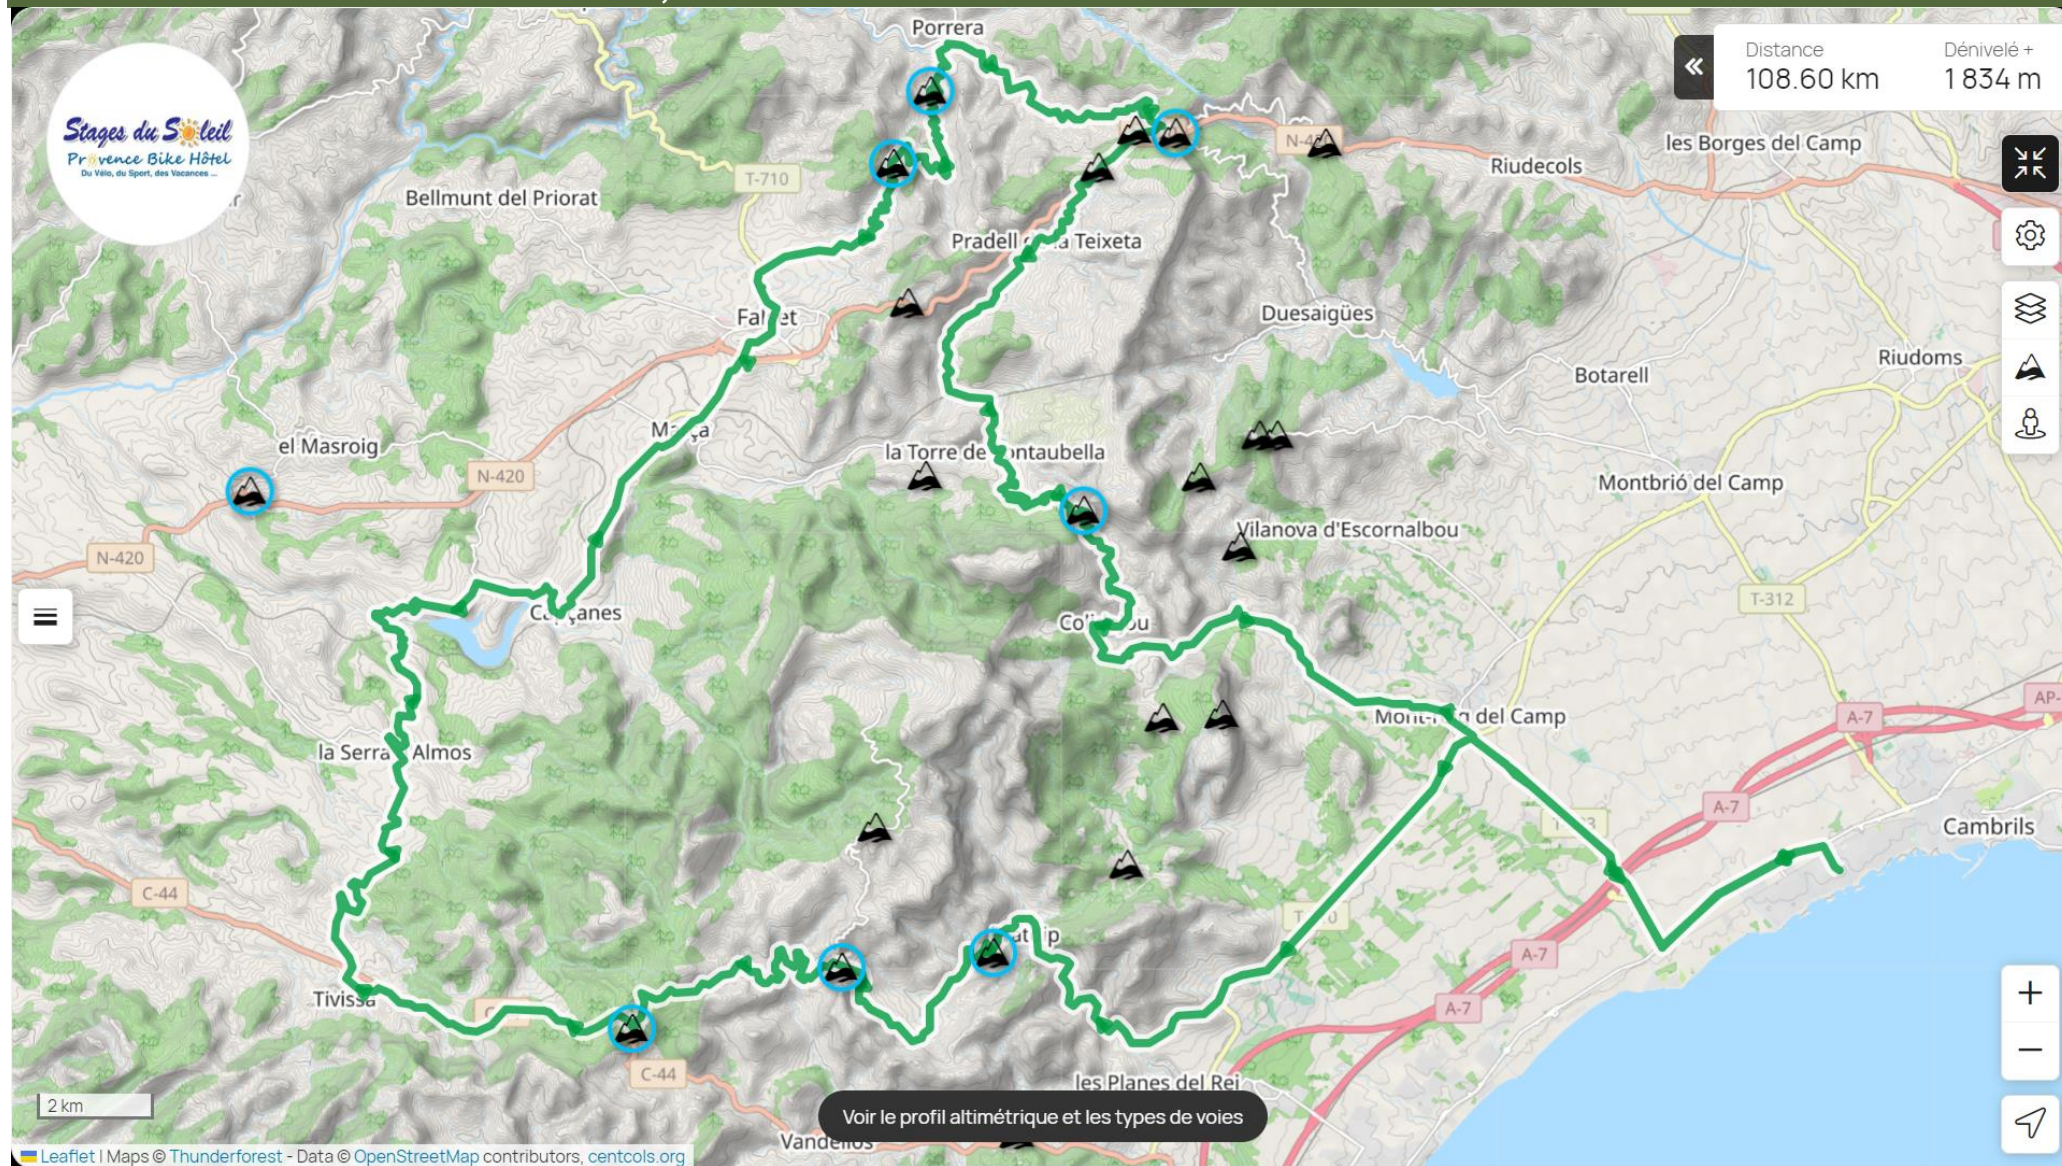

Randocool : CAMBRILS 12, OR 15743989

Coll de Prevell (299m), Coll Roig (414m), Coll Major (502m), Collet de la Sentiu (384m), Coll de la Pigat (554m), Coll de Pradell (553m), Coll Roig (559m)