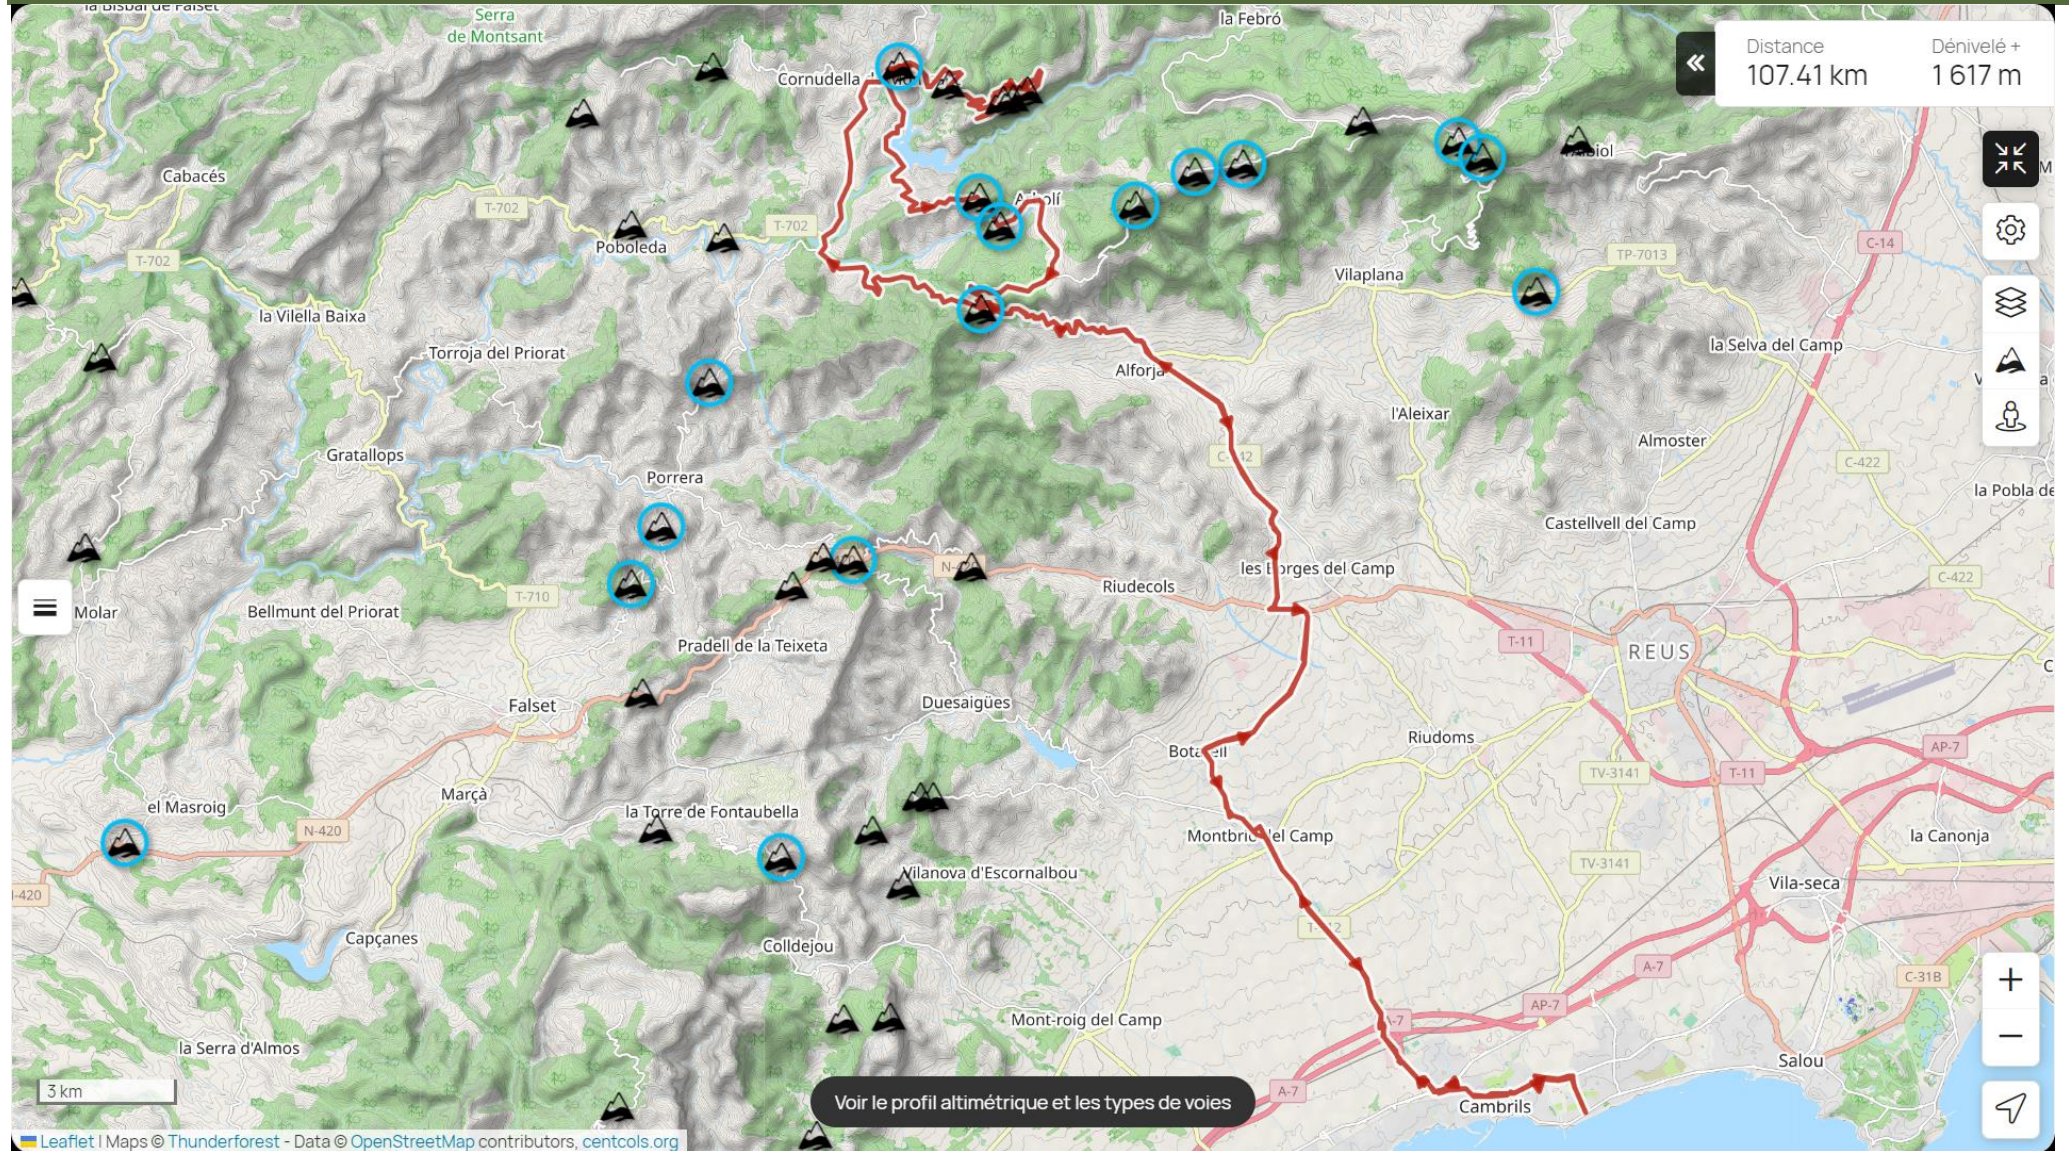

Randocool : Suriana via Cornudella, OR 1671112

Coll de Prevell (299m), Coll Roig (414m), Coll de Fatxes (504m), Coll Major (502m), Collet de la Sentiu (384m), Coll de la Pigat (554m), Coll de Pradell (553m), Coll Roig (559m)