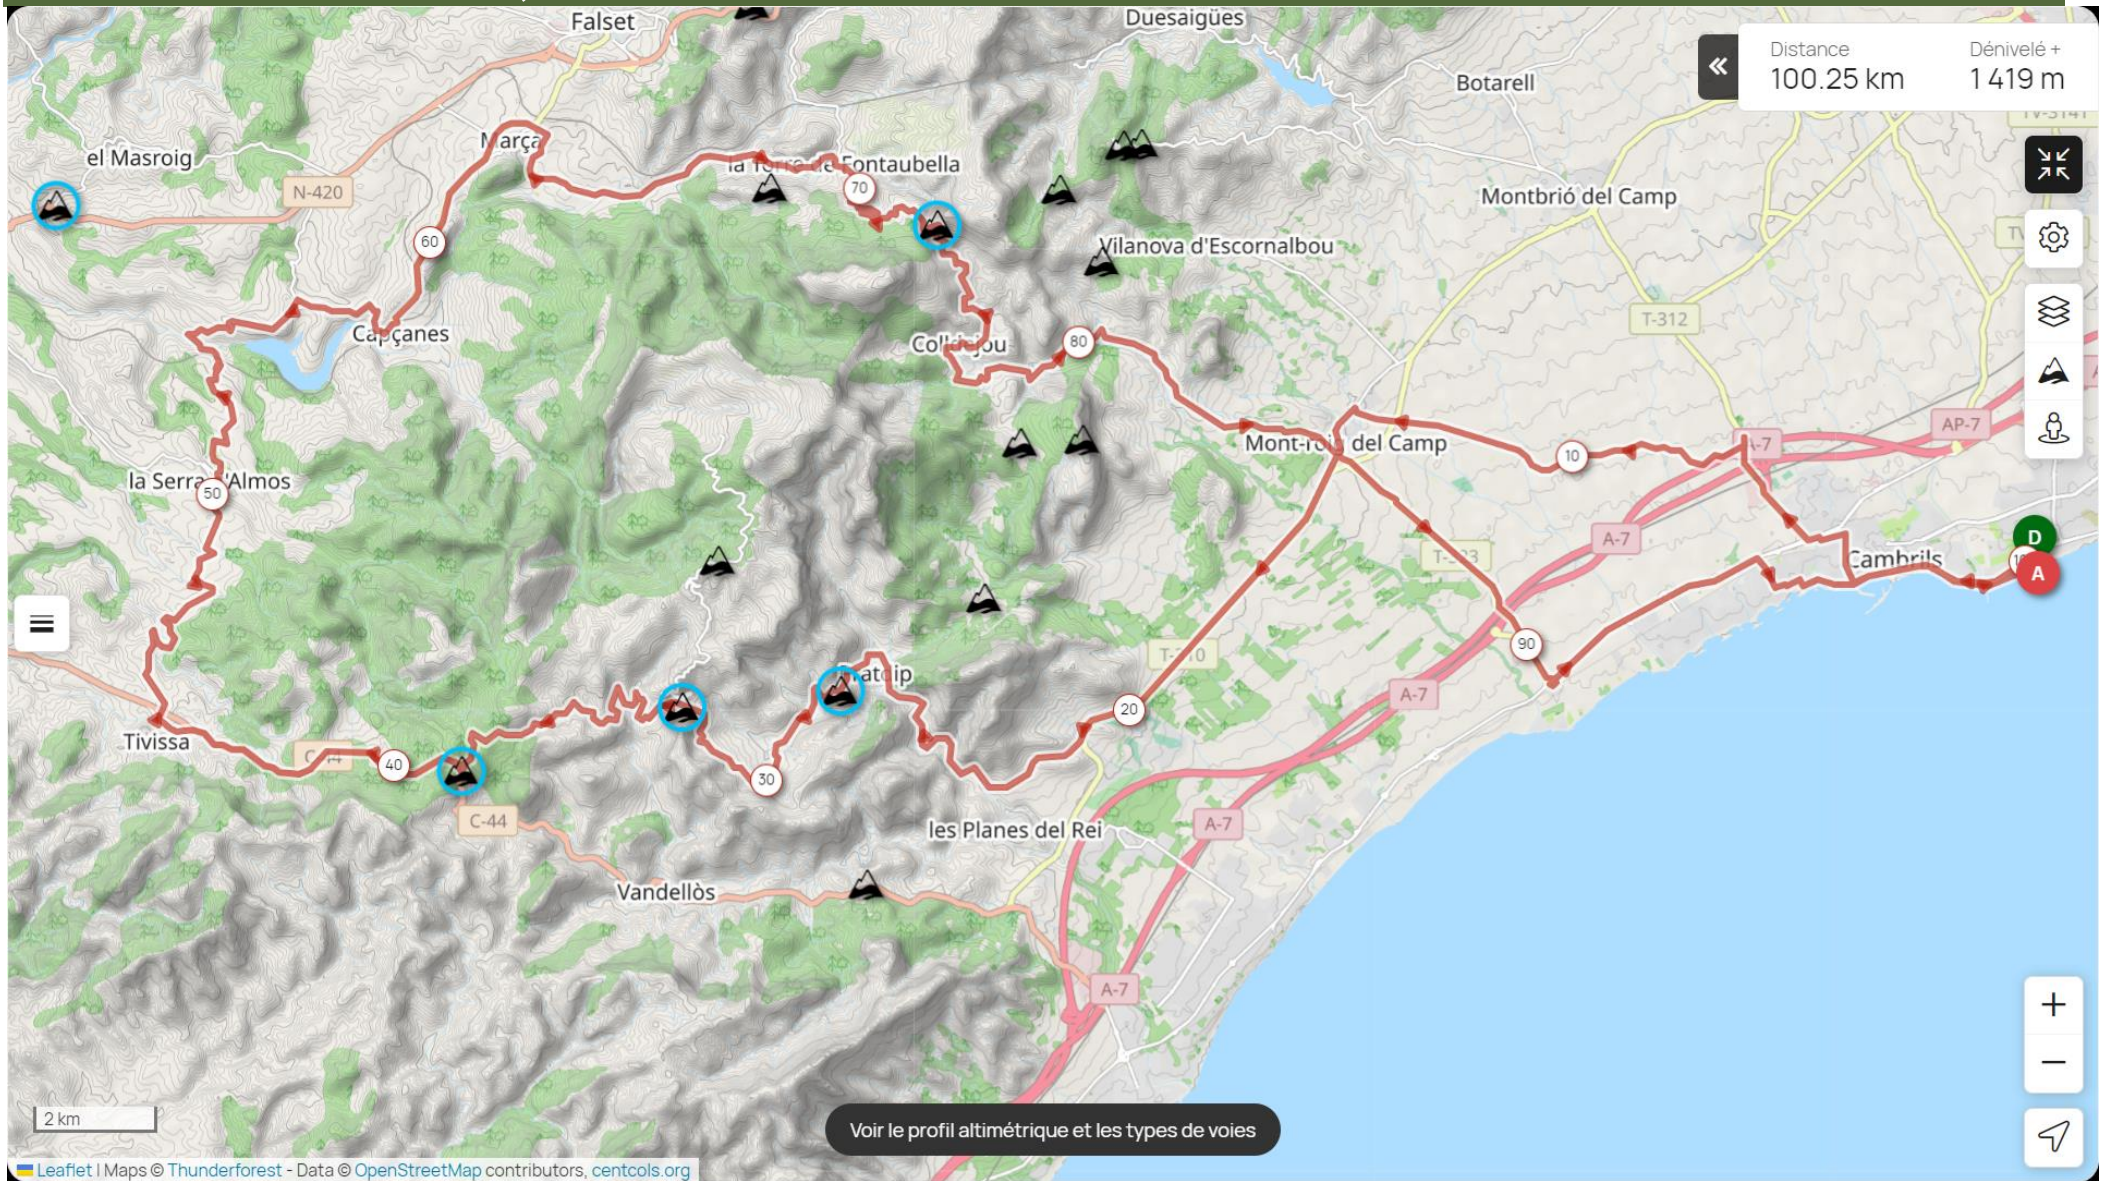

Costauds : Cambrils7, OR 18644298

Coll de Prevell (299m), Coll Roig (414m), Coll de Fatxes (505m), Coll Roig (559m)