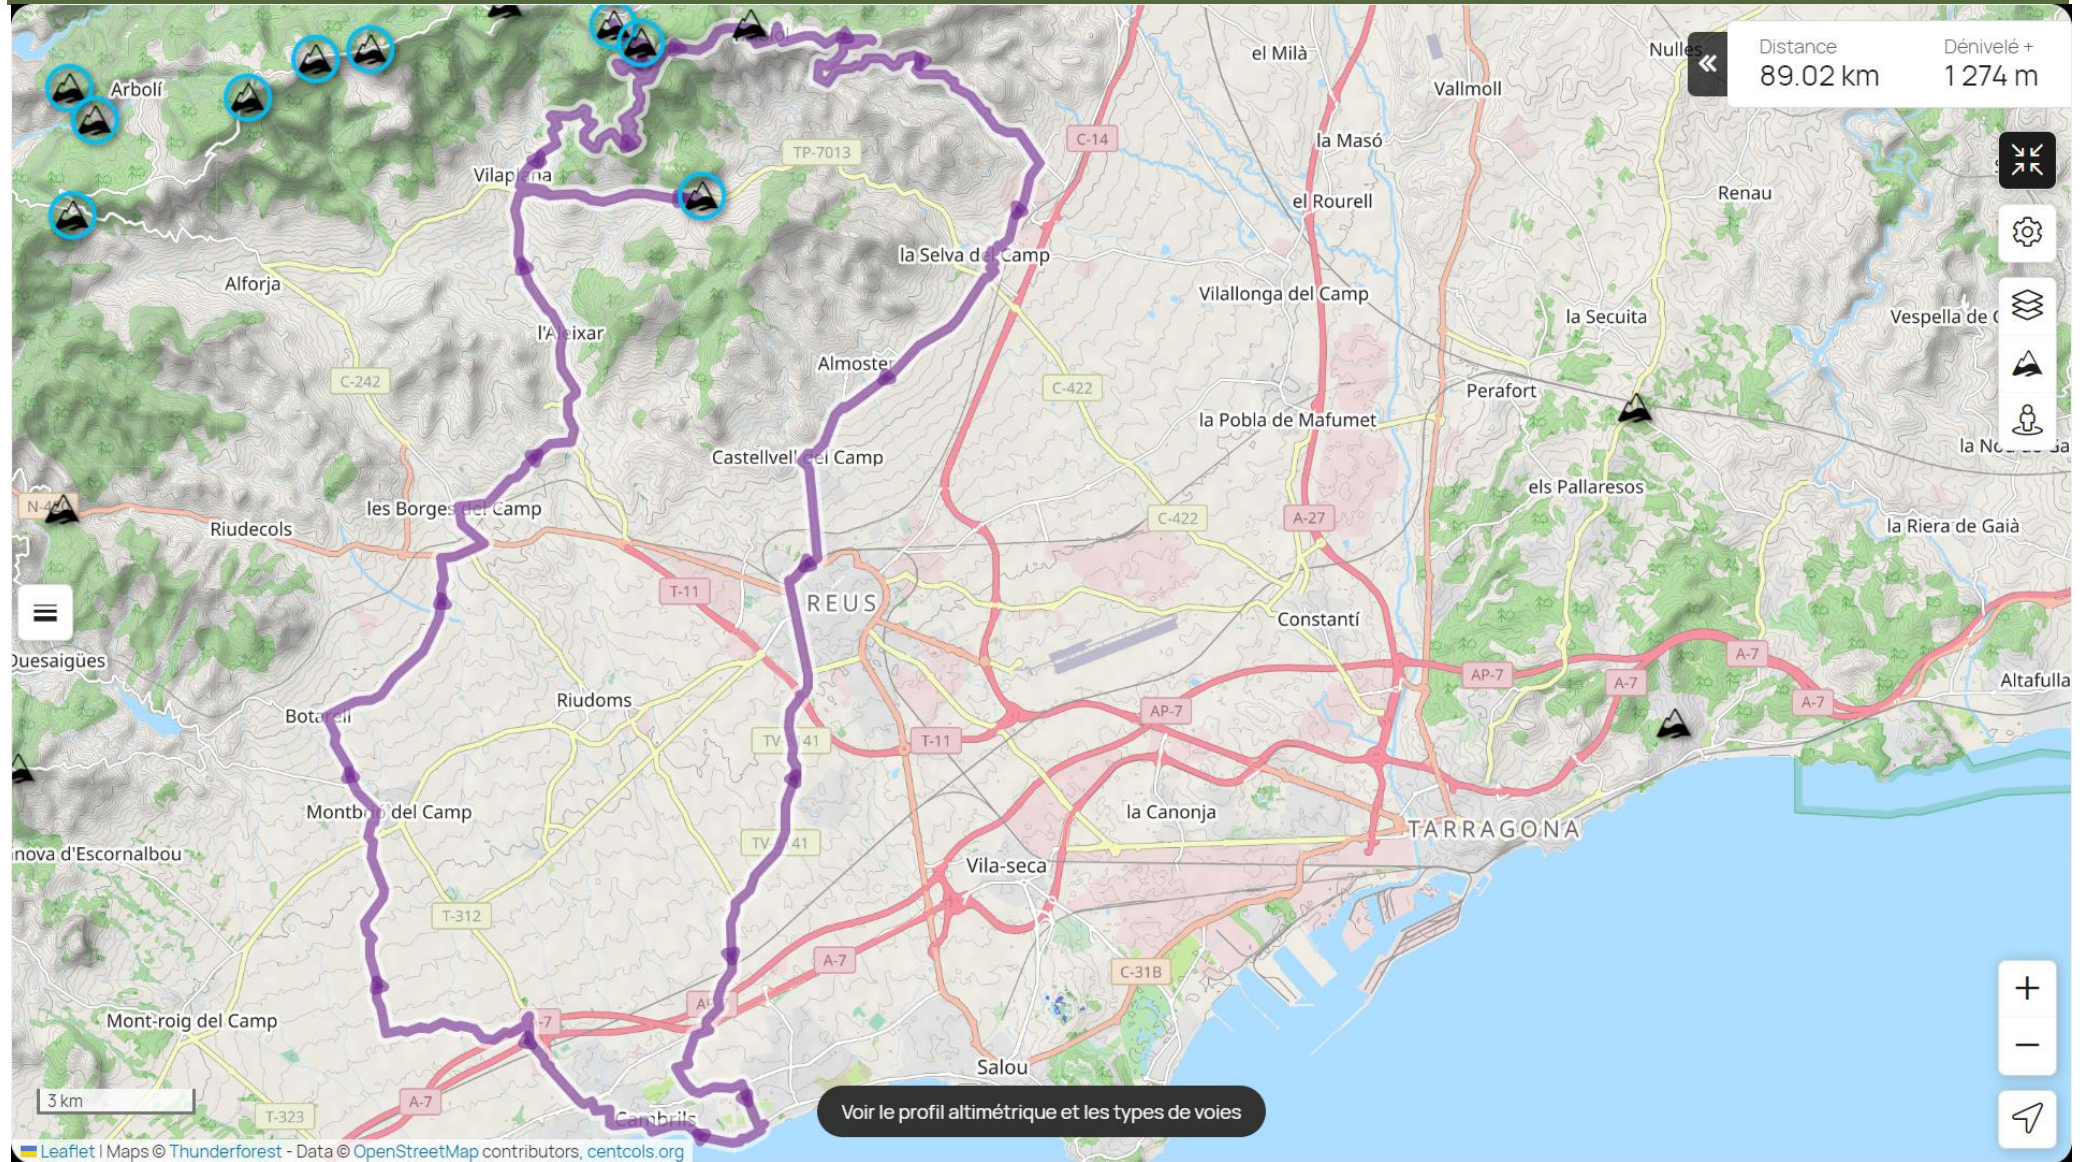

Rando : Cambrils - N°7, OR 18068084

Coll de la Batalla (463m), Coll de les Llebres (971m), El col (961m), Collet de la Creu (831m)